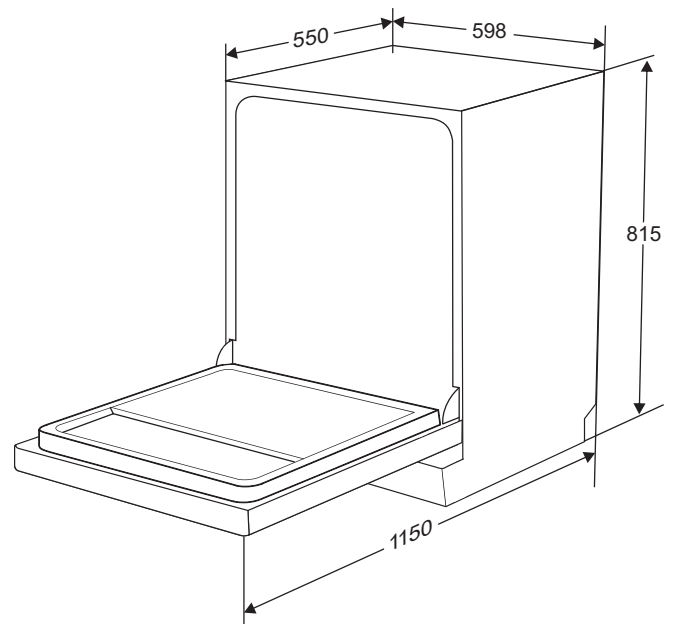

60CM FULLY-INTEGRATED DISHWASHER

FCDW60FI

*Door panel and kickplate not included

PRODUCT INFORMATION

Overall Dimensions (mm)	598(W) x 815(H) x 550(D)
Weight - Gross	42kg
Capacity	15 Place Settings
Power	220-240V 50Hz, 2100W Max
WELS Rating	5 Stars/12L Per Wash Reg No: D02520
Energy Rating	4 Stars/238kWh Per Year Reg No: ADW0628
Noise Level	47dB
Delay Start	1-24 Hours
Cutlery Location	Cutlery Drawer (Top Shelf)
Built In Indicator	Light to floor when running
Auto Wash	Yes
Delay Start	Yes 1-24h
Programmes	7
Aquastop	Electronic
Inlet Hose Length	1500mm
Outlet Hose Exposed Length	1400mm
Drying System	Turbo Drying
Warranty	2 Years